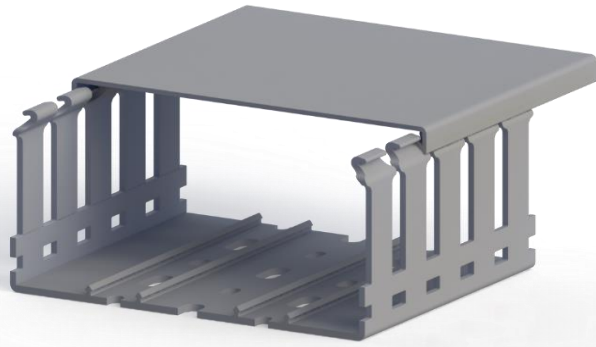

Klemsan®

KKD 1206 WS

Order		
RAL 7030 - Stone Grey	Wide Slot (8-12)	555 1206WS

Dimensions	
Length	2.000,00 mm
Width	120,00 mm
Height w/o cover	57,60 mm
Height w/ cover	60,00 mm

Technical Data			
Material	PVC	Package Qty.	8 pcs. x 2 mt.
Inflammability	UL 94 V0	Wire Fill Capacity	60%
Max. Service Temp.	60°C	Min. Service Temp.	-15°C

Certifications	
Certificate	Standard
CE	EN 50085-2-3
TSE	TS EN 50085-2-3
EAC	GOST R 53313:2009
cULus	UL 1565-C22.2No.18.5-02

Accessories				
Description	Type	Colour	Cat. No.	Qty.
Duct Cutter (Scissor)	KKMR		553230	1
Duct Cutter	KMK 1002		553220	1
Cable Duct Cover	KDK 120	RAL 7030	551055	10 pcs. x 2 mt.
Rivet Setting Tool	SETR	Black	553500	1
Plastic Rivet 6,5 mm	PPE 6,5	Grey	553600	100
Cable Clamp	KKB	Black	553405	10
Wire Retainer	KKT 1206	Black	553425	10